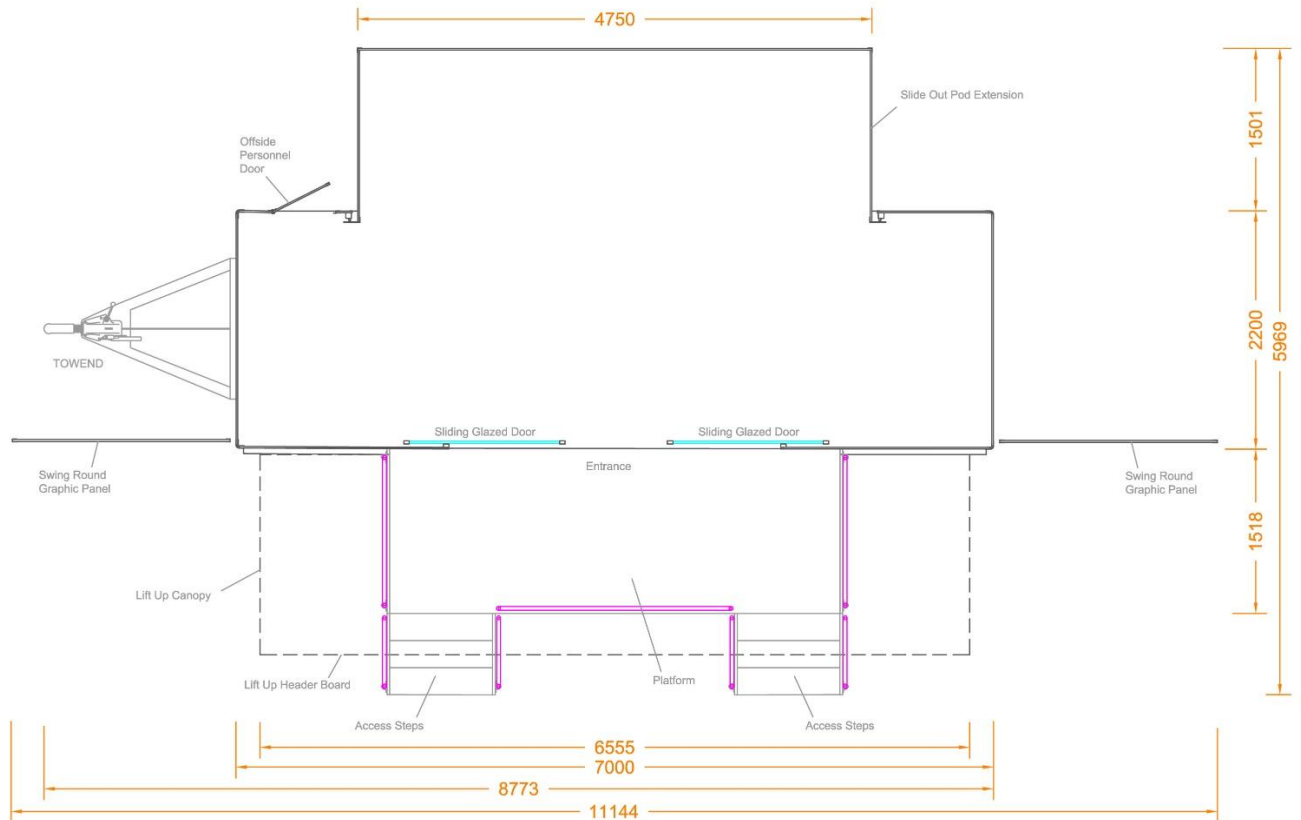

Titan 135 Specification Sheet

Titan 135 is a 7m Exhibition Display Trailer. Ideal for hospitality/Marketing, large rear pod creating more internal space when deployed. Large glazed doors and large branding panels. It's quick and easy to set up and provides a comfortable environment to meet your guests. The unit has a canopy cover, covering the entrance platform.

Vehicle Features

- Canopy
- Roll-out Pod Extension
- Headboard
- Storage/Racking System
- Large branding area
- 1 x SES operator
- 40 Minutes set up time

Titan 33 Specification Sheet

Size and Specifications

- Overall Length 7m (12m when open)
- Overall Width 2m (6m when open)
- Overall Height 3.1m external height
- Power requirements 1x 16amp Single Phase
- Flooring Grey Vinyl
- Internal Wall Finishes Smart clean white finish
- External Finish Clean white gloss finish ready for branding